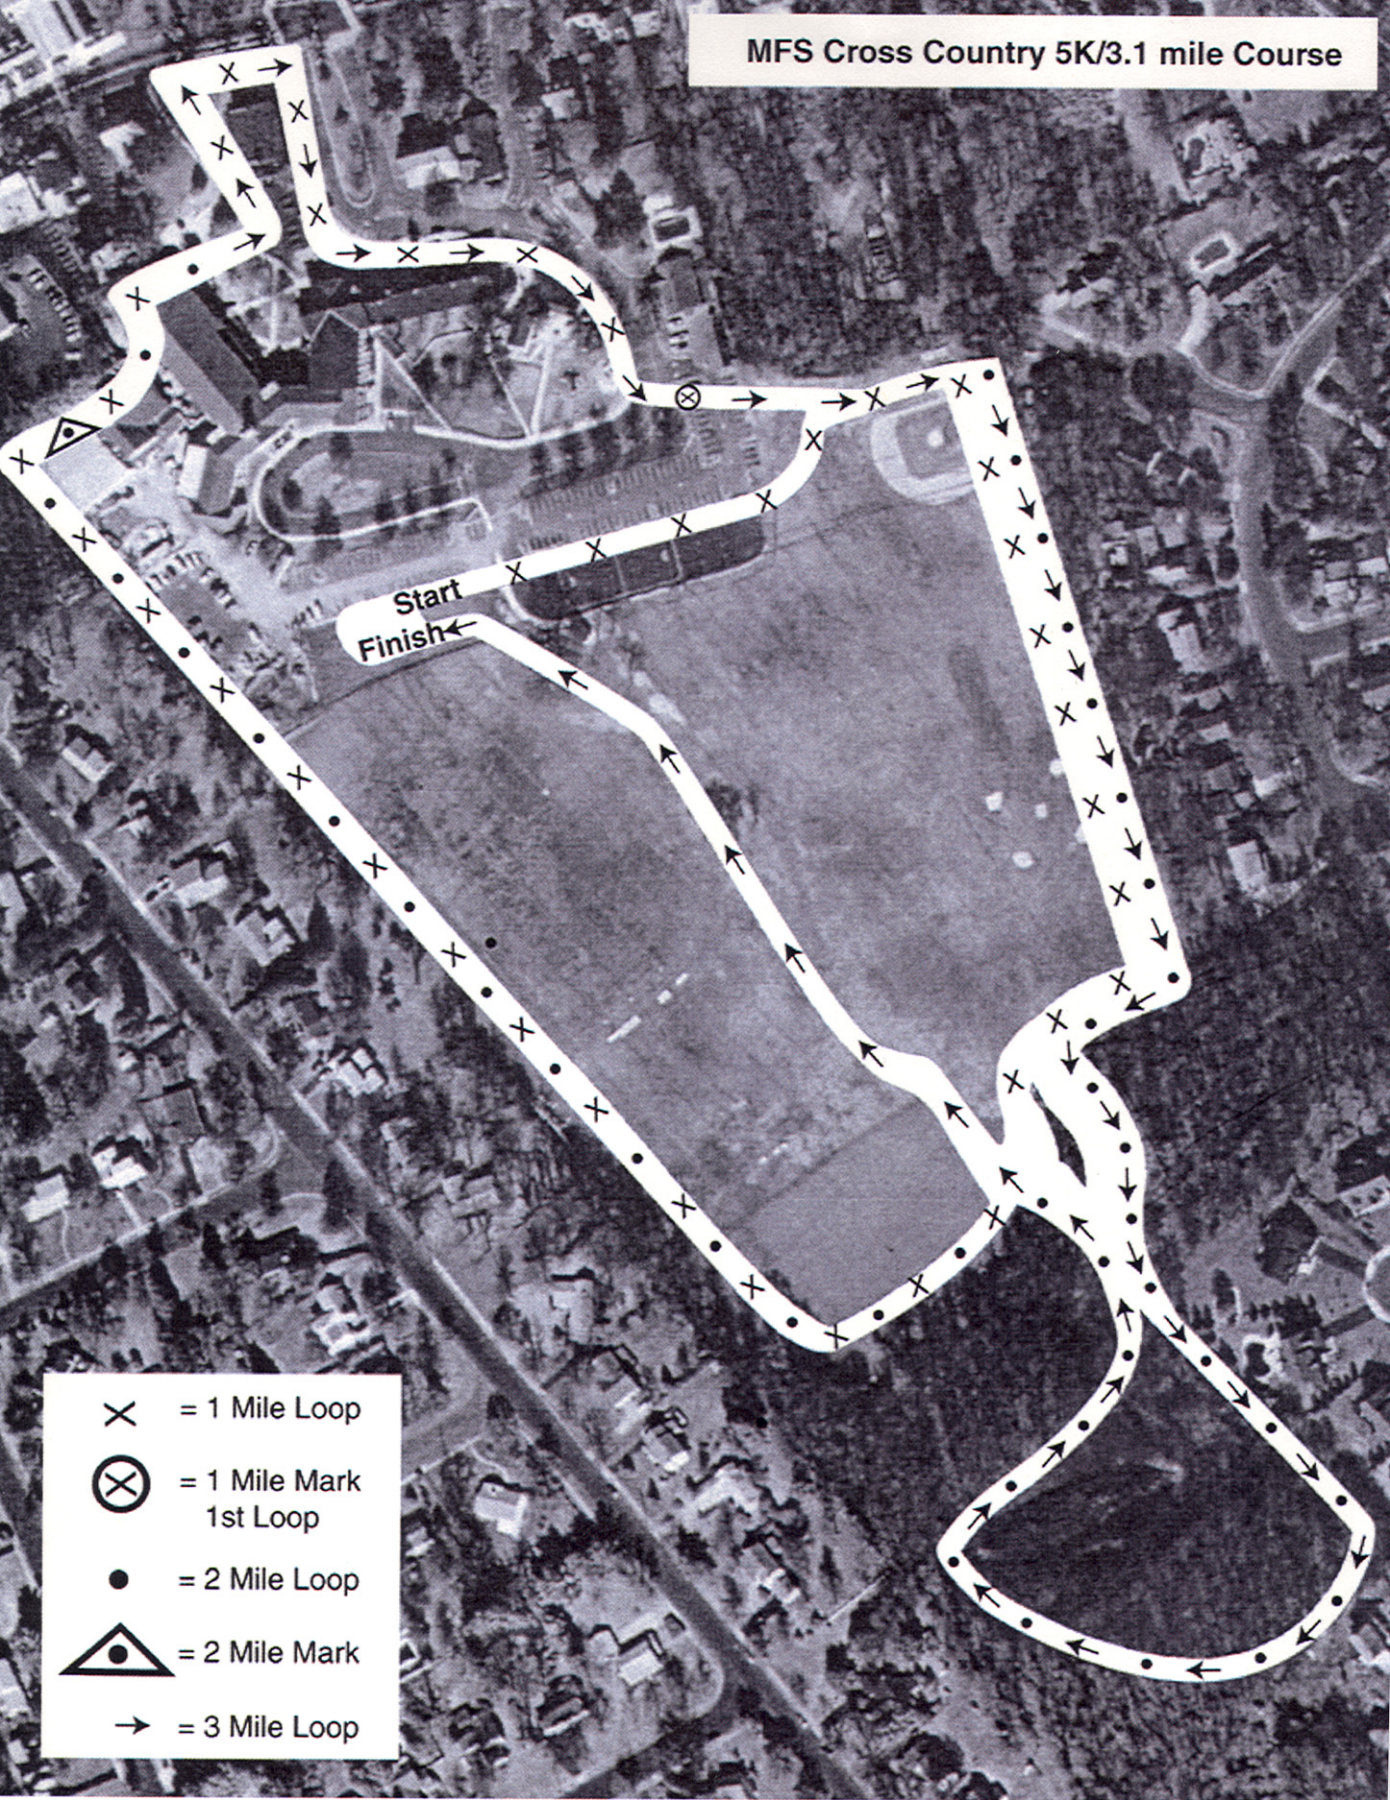

MFS Cross Country 5K/3.1 mile Course

Start
Finish ←

- X = 1 Mile Loop
- ⊗ = 1 Mile Mark
1st Loop
- = 2 Mile Loop
- △ = 2 Mile Mark
- = 3 Mile Loop